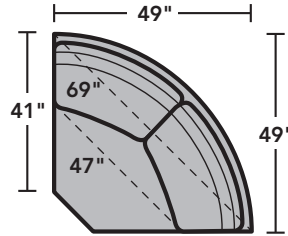

7107 Collins Sectional | Components & Configurations

Sectionals

Components

LAF = Left-Arm-Facing
 RAF = Right-Arm-Facing

-17
LAF Chair

-18
RAF Chair

-19
Armless Chair

-23
Full Wedge

-231
Corner Chair

-25
LAF Chaise

-26
RAF Chaise

-255
LAF Angled Chaise

-265
RAF Angled Chaise

-27
LAF Loveseat

-28
RAF Loveseat

-29
Armless Loveseat

Scale 1/4" = 1'

Dimensions are in inches and are subject to variance.
 © Flexsteel Industries, Inc. 1/19 | Rev. 3/21
 FLX-CP-FR-CC-7107

FLEXSTEEL®

7107 Collins Sectional | Components & Configurations

Sample Configurations

Scale 1/4" = 1'
 Dimensions are in inches and are subject to variance.
 © Flexsteel Industries, Inc. 1/19 | Rev. 3/21
 FLX-CP-FR-CC-7107

FLEXSTEEL®