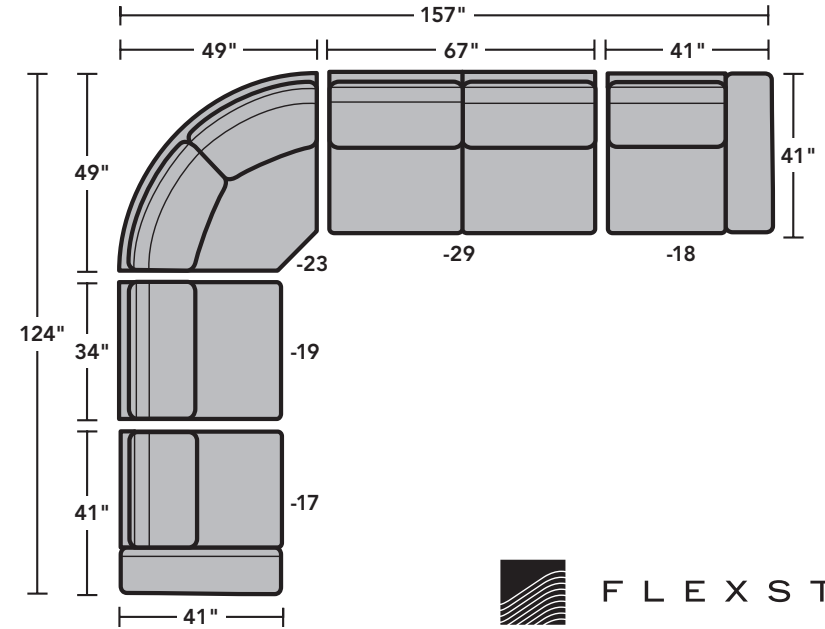

7107 Collins Sectional | Components & Configurations

Sectionals

Components

LAF = Left-Arm-Facing
 RAF = Right-Arm-Facing

-17
LAF Chair

-18
RAF Chair

-19
Armless Chair

-23
Full Wedge

-231
Corner Chair

-25
LAF Chaise

-26
RAF Chaise

-255
LAF Angled Chaise

-265
RAF Angled Chaise

-27
LAF Loveseat

-28
RAF Loveseat

-29
Armless Loveseat

Scale 1/4" = 1'

Dimensions are in inches and are subject to variance.
 © Flexsteel Industries, Inc. 1/19 | Rev. 3/21
 FLX-CP-FR-CC-7107

FLEXSTEEL®

7107 Collins Sectional | Components & Configurations

Sample Configurations

Scale 1/4" = 1'
 Dimensions are in inches and are subject to variance.
 © Flexsteel Industries, Inc. 1/19 | Rev. 3/21
 FLX-CP-FR-CC-7107

FLEXSTEEL®