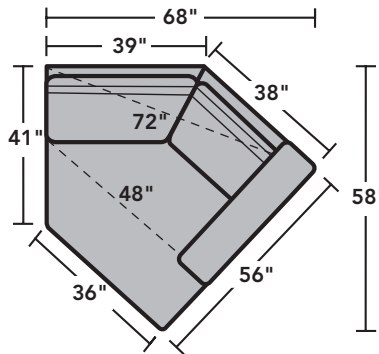

7107 Collins Sectional | Components & Configurations

Sectionals

Components

LAF = Left-Arm-Facing
 RAF = Right-Arm-Facing

-17
LAF Chair

-18
RAF Chair

-19
Armless Chair

-23
Full Wedge

-231
Corner Chair

-25
LAF Chaise

-26
RAF Chaise

-255
LAF Angled Chaise

-265
RAF Angled Chaise

-27
LAF Loveseat

-28
RAF Loveseat

-29
Armless Loveseat

Scale 1/4" = 1'

Dimensions are in inches and are subject to variance.
 © Flexsteel Industries, Inc. 1/19 | Rev. 3/21
 FLX-CP-FR-CC-7107

FLEXSTEEL®

7107 Collins Sectional | Components & Configurations

Sample Configurations

Scale 1/4" = 1'
 Dimensions are in inches and are subject to variance.
 © Flexsteel Industries, Inc. 1/19 | Rev. 3/21
 FLX-CP-FR-CC-7107

FLEXSTEEL®