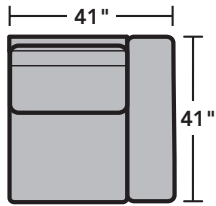

7107 Collins Sectional | Components & Configurations

Sectionals

Components

LAF = Left-Arm-Facing
 RAF = Right-Arm-Facing

-17
LAF Chair

-18
RAF Chair

-19
Armless Chair

-23
Full Wedge

-231
Corner Chair

-25
LAF Chaise

-26
RAF Chaise

-255
LAF Angled Chaise

-265
RAF Angled Chaise

-27
LAF Loveseat

-28
RAF Loveseat

-29
Armless Loveseat

Scale 1/4" = 1'

Dimensions are in inches and are subject to variance.
 © Flexsteel Industries, Inc. 1/19 | Rev. 3/21
 FLX-CP-FR-CC-7107

FLEXSTEEL®

7107 Collins Sectional | Components & Configurations

Sample Configurations

Scale 1/4" = 1'
 Dimensions are in inches and are subject to variance.
 © Flexsteel Industries, Inc. 1/19 | Rev. 3/21
 FLX-CP-FR-CC-7107

FLEXSTEEL®