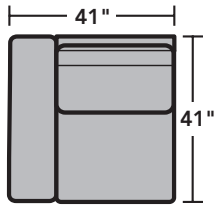

7107 Collins Sectional | Components & Configurations

Sectionals

Components

LAF = Left-Arm-Facing
 RAF = Right-Arm-Facing

-17
LAF Chair

-18
RAF Chair

-19
Armless Chair

-23
Full Wedge

-231
Corner Chair

-25
LAF Chaise

-26
RAF Chaise

-255
LAF Angled Chaise

-265
RAF Angled Chaise

-27
LAF Loveseat

-28
RAF Loveseat

-29
Armless Loveseat

Scale 1/4" = 1'

Dimensions are in inches and are subject to variance.
 © Flexsteel Industries, Inc. 1/19 | Rev. 3/21
 FLX-CP-FR-CC-7107

FLEXSTEEL®

7107 Collins Sectional | Components & Configurations

Sample Configurations

Scale 1/4" = 1'
 Dimensions are in inches and are subject to variance.
 © Flexsteel Industries, Inc. 1/19 | Rev. 3/21
 FLX-CP-FR-CC-7107

FLEXSTEEL®