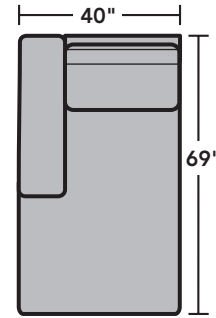

7107 Collins Sectional | Components & Configurations

Sectionals

Components

LAF = Left-Arm-Facing
 RAF = Right-Arm-Facing

-17
LAF Chair

-18
RAF Chair

-19
Armless Chair

-23
Full Wedge

-231
Corner Chair

-25
LAF Chaise

-26
RAF Chaise

-255
LAF Angled Chaise

-265
RAF Angled Chaise

-27
LAF Loveseat

-28
RAF Loveseat

-29
Armless Loveseat

Scale 1/4" = 1'

Dimensions are in inches and are subject to variance.
 © Flexsteel Industries, Inc. 1/19 | Rev. 3/21
 FLX-CP-FR-CC-7107

FLEXSTEEL®

7107 Collins Sectional | Components & Configurations

Sample Configurations

Scale 1/4" = 1'
 Dimensions are in inches and are subject to variance.
 © Flexsteel Industries, Inc. 1/19 | Rev. 3/21
 FLX-CP-FR-CC-7107

FLEXSTEEL®