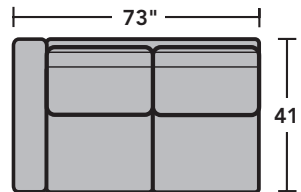

7107 Collins Sectional | Components & Configurations

Sectionals

Components

LAF = Left-Arm-Facing
 RAF = Right-Arm-Facing

-17
LAF Chair

-18
RAF Chair

-19
Armless Chair

-23
Full Wedge

-231
Corner Chair

-25
LAF Chaise

-26
RAF Chaise

-255
LAF Angled Chaise

-265
RAF Angled Chaise

-27
LAF Loveseat

-28
RAF Loveseat

-29
Armless Loveseat

Scale 1/4" = 1'

Dimensions are in inches and are subject to variance.
 © Flexsteel Industries, Inc. 1/19 | Rev. 3/21
 FLX-CP-FR-CC-7107

FLEXSTEEL®

7107 Collins Sectional | Components & Configurations

Sample Configurations

Scale 1/4" = 1'
 Dimensions are in inches and are subject to variance.
 © Flexsteel Industries, Inc. 1/19 | Rev. 3/21
 FLX-CP-FR-CC-7107

FLEXSTEEL®