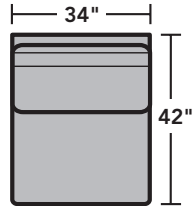

7107 Collins Sectional | Components & Configurations

Sectionals

Components

LAF = Left-Arm-Facing
 RAF = Right-Arm-Facing

-17
LAF Chair

-18
RAF Chair

-19
Armless Chair

-23
Full Wedge

-231
Corner Chair

-25
LAF Chaise

-26
RAF Chaise

-255
LAF Angled Chaise

-265
RAF Angled Chaise

-27
LAF Loveseat

-28
RAF Loveseat

-29
Armless Loveseat

Scale 1/4" = 1'

Dimensions are in inches and are subject to variance.
 © Flexsteel Industries, Inc. 1/19 | Rev. 3/21
 FLX-CP-FR-CC-7107

FLEXSTEEL®

7107 Collins Sectional | Components & Configurations

Sample Configurations

Scale 1/4" = 1'
 Dimensions are in inches and are subject to variance.
 © Flexsteel Industries, Inc. 1/19 | Rev. 3/21
 FLX-CP-FR-CC-7107

FLEXSTEEL®