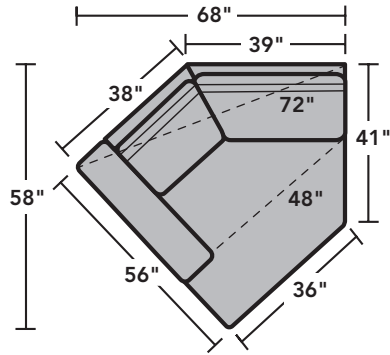

7107 Collins Sectional | Components & Configurations

Sectionals

Components

LAF = Left-Arm-Facing
 RAF = Right-Arm-Facing

-17
LAF Chair

-18
RAF Chair

-19
Armless Chair

-23
Full Wedge

-231
Corner Chair

-25
LAF Chaise

-26
RAF Chaise

-255
LAF Angled Chaise

-265
RAF Angled Chaise

-27
LAF Loveseat

-28
RAF Loveseat

-29
Armless Loveseat

Scale 1/4" = 1'

Dimensions are in inches and are subject to variance.
 © Flexsteel Industries, Inc. 1/19 | Rev. 3/21
 FLX-CP-FR-CC-7107

FLEXSTEEL®

7107 Collins Sectional | Components & Configurations

Sample Configurations

Scale 1/4" = 1'
 Dimensions are in inches and are subject to variance.
 © Flexsteel Industries, Inc. 1/19 | Rev. 3/21
 FLX-CP-FR-CC-7107

FLEXSTEEL®