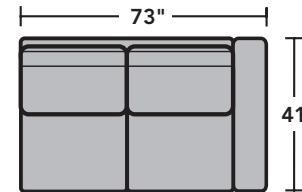

7107 Collins Sectional | Components & Configurations

Sectionals

Components

LAF = Left-Arm-Facing
 RAF = Right-Arm-Facing

-17
LAF Chair

-18
RAF Chair

-19
Armless Chair

-23
Full Wedge

-231
Corner Chair

-25
LAF Chaise

-26
RAF Chaise

-255
LAF Angled Chaise

-265
RAF Angled Chaise

-27
LAF Loveseat

-28
RAF Loveseat

-29
Armless Loveseat

Scale 1/4" = 1'

Dimensions are in inches and are subject to variance.
 © Flexsteel Industries, Inc. 1/19 | Rev. 3/21
 FLX-CP-FR-CC-7107

FLEXSTEEL®

7107 Collins Sectional | Components & Configurations

Sample Configurations

Scale 1/4" = 1'
 Dimensions are in inches and are subject to variance.
 © Flexsteel Industries, Inc. 1/19 | Rev. 3/21
 FLX-CP-FR-CC-7107

FLEXSTEEL®