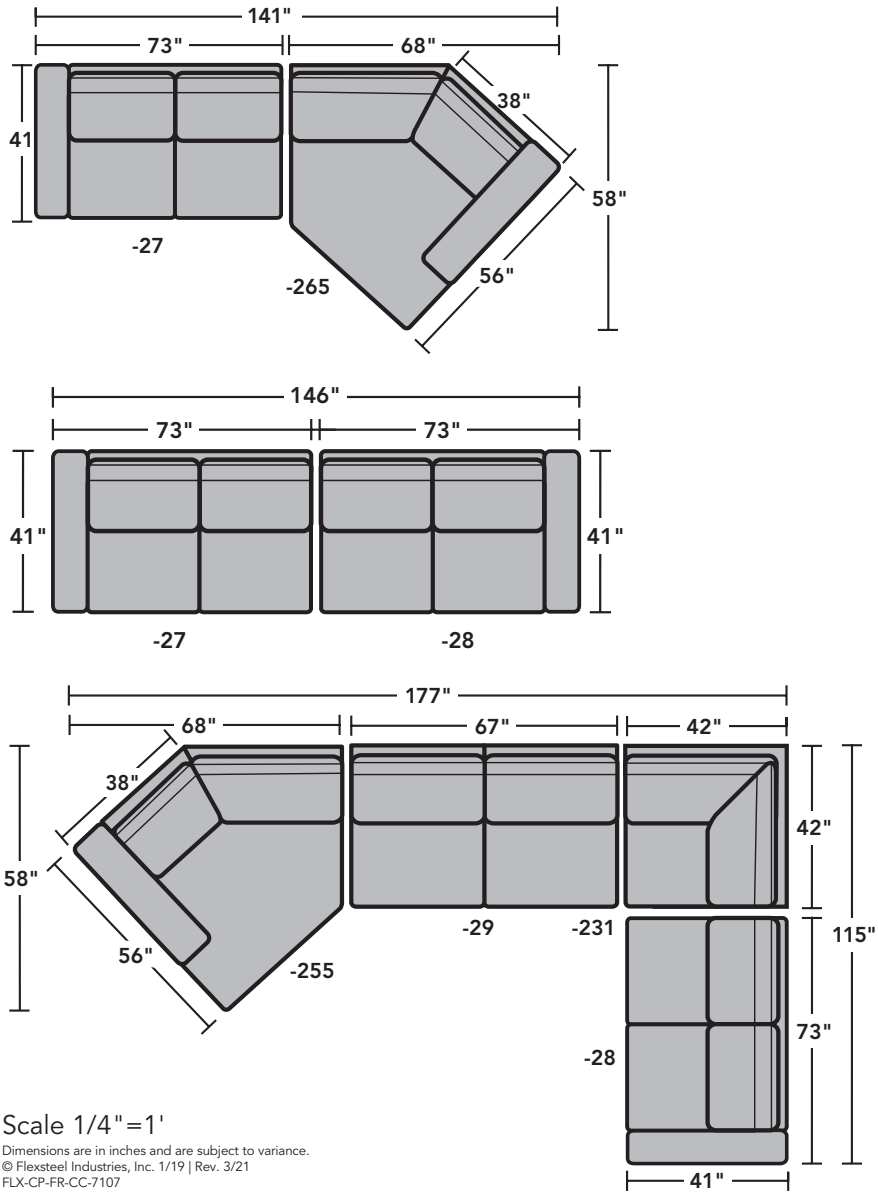

7107 Collins Sectional | Components & Configurations

Sectionals

Components

LAF = Left-Arm-Facing
 RAF = Right-Arm-Facing

-17
LAF Chair

-18
RAF Chair

-19
Armless Chair

-23
Full Wedge

-231
Corner Chair

-25
LAF Chaise

-26
RAF Chaise

-255
LAF Angled Chaise

-265
RAF Angled Chaise

-27
LAF Loveseat

-28
RAF Loveseat

-29
Armless Loveseat

Scale 1/4" = 1'

Dimensions are in inches and are subject to variance.
 © Flexsteel Industries, Inc. 1/19 | Rev. 3/21
 FLX-CP-FR-CC-7107

FLEXSTEEL®

7107 Collins Sectional | Components & Configurations

Sample Configurations

Scale 1/4" = 1'
 Dimensions are in inches and are subject to variance.
 © Flexsteel Industries, Inc. 1/19 | Rev. 3/21
 FLX-CP-FR-CC-7107

FLEXSTEEL®