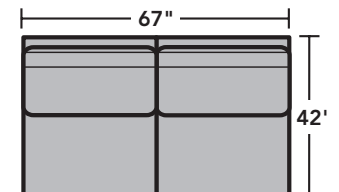

7107 Collins Sectional | Components & Configurations

Sectionals

Components

LAF = Left-Arm-Facing
 RAF = Right-Arm-Facing

-17
LAF Chair

-18
RAF Chair

-19
Armless Chair

-23
Full Wedge

-231
Corner Chair

-25
LAF Chaise

-26
RAF Chaise

-255
LAF Angled Chaise

-265
RAF Angled Chaise

-27
LAF Loveseat

-28
RAF Loveseat

-29
Armless Loveseat

Scale 1/4" = 1'

Dimensions are in inches and are subject to variance.
 © Flexsteel Industries, Inc. 1/19 | Rev. 3/21
 FLX-CP-FR-CC-7107

FLEXSTEEL®

7107 Collins Sectional | Components & Configurations

Sample Configurations

Scale 1/4" = 1'
 Dimensions are in inches and are subject to variance.
 © Flexsteel Industries, Inc. 1/19 | Rev. 3/21
 FLX-CP-FR-CC-7107

FLEXSTEEL®