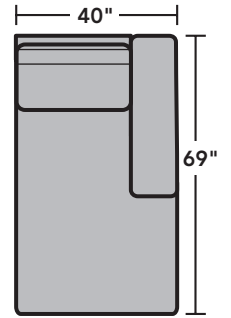

7107 Collins Sectional | Components & Configurations

Sectionals

Components

LAF = Left-Arm-Facing
 RAF = Right-Arm-Facing

-17
LAF Chair

-18
RAF Chair

-19
Armless Chair

-23
Full Wedge

-231
Corner Chair

-25
LAF Chaise

-26
RAF Chaise

-255
LAF Angled Chaise

-265
RAF Angled Chaise

-27
LAF Loveseat

-28
RAF Loveseat

-29
Armless Loveseat

Scale 1/4" = 1'

Dimensions are in inches and are subject to variance.
 © Flexsteel Industries, Inc. 1/19 | Rev. 3/21
 FLX-CP-FR-CC-7107

FLEXSTEEL®

7107 Collins Sectional | Components & Configurations

Sample Configurations

Scale 1/4" = 1'
 Dimensions are in inches and are subject to variance.
 © Flexsteel Industries, Inc. 1/19 | Rev. 3/21
 FLX-CP-FR-CC-7107

FLEXSTEEL®