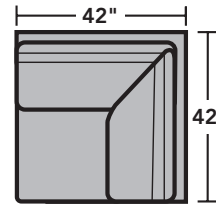

7107 Collins Sectional | Components & Configurations

Sectionals

Components

LAF = Left-Arm-Facing
 RAF = Right-Arm-Facing

-17
LAF Chair

-18
RAF Chair

-19
Armless Chair

-23
Full Wedge

-231
Corner Chair

-25
LAF Chaise

-26
RAF Chaise

-255
LAF Angled Chaise

-265
RAF Angled Chaise

-27
LAF Loveseat

-28
RAF Loveseat

-29
Armless Loveseat

Scale 1/4" = 1'

Dimensions are in inches and are subject to variance.
 © Flexsteel Industries, Inc. 1/19 | Rev. 3/21
 FLX-CP-FR-CC-7107

FLEXSTEEL®

7107 Collins Sectional | Components & Configurations

Sample Configurations

Scale 1/4" = 1'
 Dimensions are in inches and are subject to variance.
 © Flexsteel Industries, Inc. 1/19 | Rev. 3/21
 FLX-CP-FR-CC-7107

FLEXSTEEL®