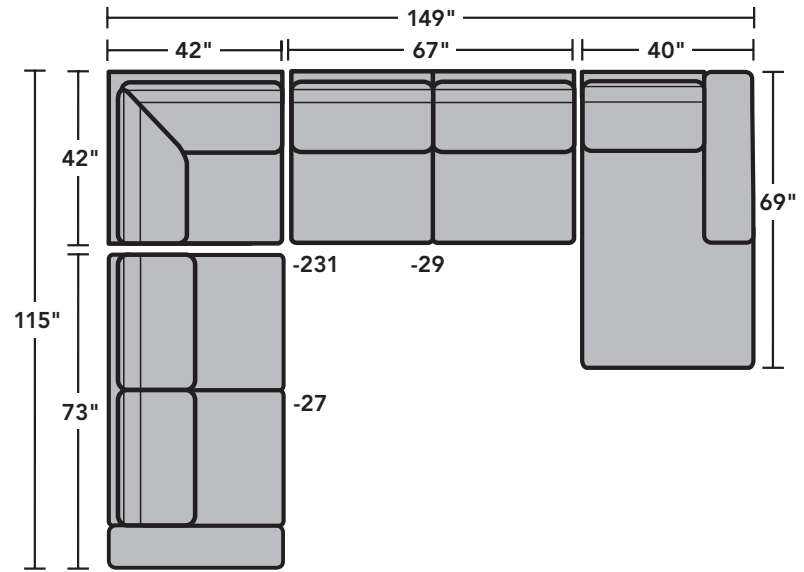

7107 Collins Sectional | Components & Configurations

Sectionals

Components

LAF = Left-Arm-Facing
 RAF = Right-Arm-Facing

-17
LAF Chair

-18
RAF Chair

-19
Armless Chair

-23
Full Wedge

-231
Corner Chair

-25
LAF Chaise

-26
RAF Chaise

-255
LAF Angled Chaise

-265
RAF Angled Chaise

-27
LAF Loveseat

-28
RAF Loveseat

-29
Armless Loveseat

Scale 1/4" = 1'

Dimensions are in inches and are subject to variance.
 © Flexsteel Industries, Inc. 1/19 | Rev. 3/21
 FLX-CP-FR-CC-7107

FLEXSTEEL®

7107 Collins Sectional | Components & Configurations

Sample Configurations

Scale 1/4" = 1'
 Dimensions are in inches and are subject to variance.
 © Flexsteel Industries, Inc. 1/19 | Rev. 3/21
 FLX-CP-FR-CC-7107

FLEXSTEEL®