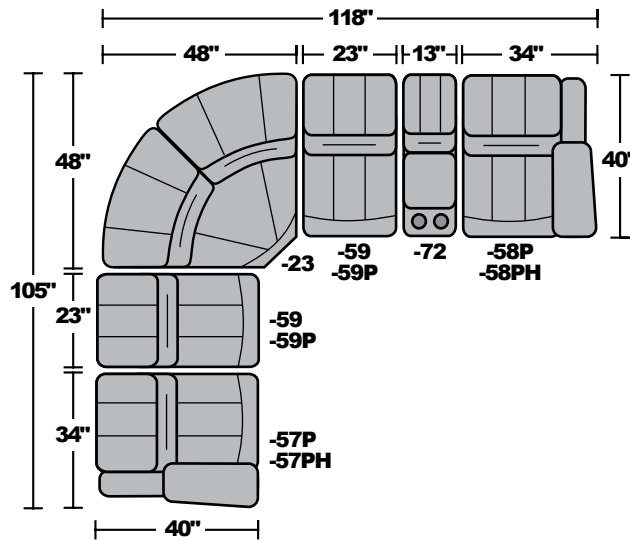

### Components

LAF = Left-Arm-Facing  
RAF = Right-Arm-Facing

**-65P**  
LAF Power  
Reclining Loveseat

**-66P**  
RAF Power  
Reclining Loveseat

**-23**  
Full Wedge

**-19**  
Armless Chair

**-57PH**  
LAF Power Recliner  
with Power Headrest

**-58PH**  
RAF Power Recliner  
with Power Headrest

**-70**  
Wedge Console

**-72**  
Straight Console

Scale 1/4" = 1'

Dimensions are in inches and are subject to variance.  
Options are subject to change without notice.

### Sample Configurations

Scale 1/4" = 1'

Dimensions are in inches and are subject to variance.  
Options are subject to change without notice.