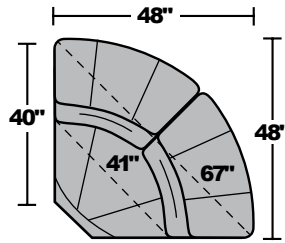

### Components

LAF = Left-Arm-Facing  
RAF = Right-Arm-Facing

**-65P**  
LAF Power  
Reclining Loveseat

**-66P**  
RAF Power  
Reclining Loveseat

**-23**  
Full Wedge

**-19**  
Armless Chair

**-57PH**  
LAF Power Recliner  
with Power Headrest

**-58PH**  
RAF Power Recliner  
with Power Headrest

**-70**  
Wedge Console

**-72**  
Straight Console

Scale 1/4" = 1'

Dimensions are in inches and are subject to variance.  
Options are subject to change without notice.

### Sample Configurations

Scale 1/4" = 1'

Dimensions are in inches and are subject to variance.  
Options are subject to change without notice.