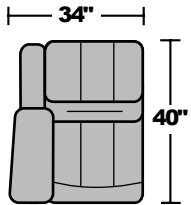

### Components

LAF = Left-Arm-Facing  
RAF = Right-Arm-Facing

**-65P**  
LAF Power  
Reclining Loveseat

**-66P**  
RAF Power  
Reclining Loveseat

**-23**  
Full Wedge

**-19**  
Armless Chair

**-57PH**  
LAF Power Recliner  
with Power Headrest

**-58PH**  
RAF Power Recliner  
with Power Headrest

**-70**  
Wedge Console

**-72**  
Straight Console

Scale 1/4" = 1'

Dimensions are in inches and are subject to variance.  
Options are subject to change without notice.

### Sample Configurations

Scale 1/4" = 1'

Dimensions are in inches and are subject to variance.  
Options are subject to change without notice.