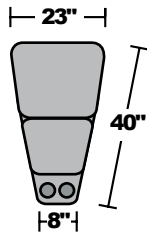

### Components

LAF = Left-Arm-Facing  
RAF = Right-Arm-Facing

**-65P**  
LAF Power  
Reclining Loveseat

**-66P**  
RAF Power  
Reclining Loveseat

**-23**  
Full Wedge

**-19**  
Armless Chair

**-57PH**  
LAF Power Recliner  
with Power Headrest

**-58PH**  
RAF Power Recliner  
with Power Headrest

**-70**  
Wedge Console

**-72**  
Straight Console

Scale 1/4" = 1'

Dimensions are in inches and are subject to variance.  
Options are subject to change without notice.

### Sample Configurations

Scale 1/4" = 1'

Dimensions are in inches and are subject to variance.  
Options are subject to change without notice.