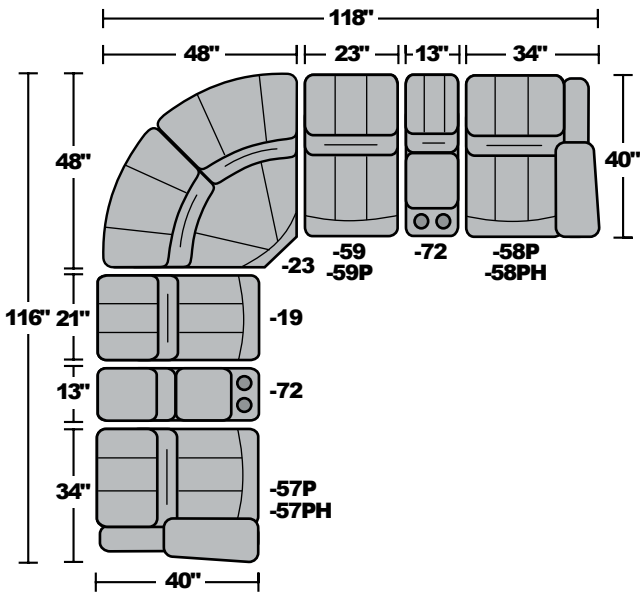

### Components

LAF = Left-Arm-Facing  
RAF = Right-Arm-Facing

**-65P**  
LAF Power  
Reclining Loveseat

**-66P**  
RAF Power  
Reclining Loveseat

**-23**  
Full Wedge

**-19**  
Armless Chair

**-57PH**  
LAF Power Recliner  
with Power Headrest

**-58PH**  
RAF Power Recliner  
with Power Headrest

**-70**  
Wedge Console

**-72**  
Straight Console

Scale 1/4" = 1'

Dimensions are in inches and are subject to variance.  
Options are subject to change without notice.

### Sample Configurations

Scale 1/4" = 1'

Dimensions are in inches and are subject to variance.  
Options are subject to change without notice.