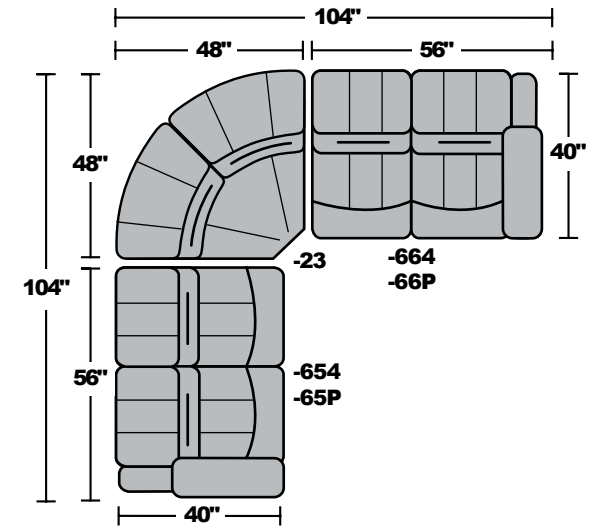

### Components

LAF = Left-Arm-Facing  
RAF = Right-Arm-Facing

**-65P**  
LAF Power  
Reclining Loveseat

**-66P**  
RAF Power  
Reclining Loveseat

**-23**  
Full Wedge

**-19**  
Armless Chair

**-57PH**  
LAF Power Recliner  
with Power Headrest

**-58PH**  
RAF Power Recliner  
with Power Headrest

**-70**  
Wedge Console

**-72**  
Straight Console

Scale 1/4" = 1'

Dimensions are in inches and are subject to variance.  
Options are subject to change without notice.

### Sample Configurations

Scale 1/4" = 1'

Dimensions are in inches and are subject to variance.  
Options are subject to change without notice.