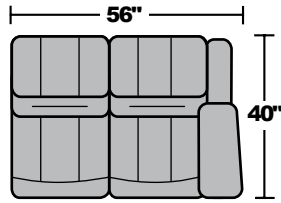

### Components

LAF = Left-Arm-Facing  
RAF = Right-Arm-Facing

**-65P**  
LAF Power  
Reclining Loveseat

**-66P**  
RAF Power  
Reclining Loveseat

**-23**  
Full Wedge

**-19**  
Armless Chair

**-57PH**  
LAF Power Recliner  
with Power Headrest

**-58PH**  
RAF Power Recliner  
with Power Headrest

**-70**  
Wedge Console

**-72**  
Straight Console

Scale 1/4" = 1'

Dimensions are in inches and are subject to variance.  
Options are subject to change without notice.

### Sample Configurations

Scale 1/4" = 1'

Dimensions are in inches and are subject to variance.  
Options are subject to change without notice.