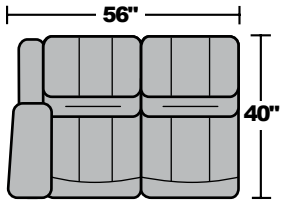

# Town Power Sectional 1010 fabric

### Components

LAF = Left-Arm-Facing  
RAF = Right-Arm-Facing

**-65P**  
LAF Power  
Reclining Loveseat

**-66P**  
RAF Power  
Reclining Loveseat

**-23**  
Full Wedge

**-19**  
Armless Chair

**-57PH**  
LAF Power Recliner  
with Power Headrest

**-58PH**  
RAF Power Recliner  
with Power Headrest

**-70**  
Wedge Console

**-72**  
Straight Console

Scale 1/4" = 1'

Dimensions are in inches and are subject to variance.  
Options are subject to change without notice.

### Sample Configurations

Scale 1/4" = 1'

Dimensions are in inches and are subject to variance.  
Options are subject to change without notice.