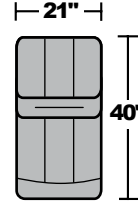

### Components

LAF = Left-Arm-Facing  
RAF = Right-Arm-Facing

**-65P**  
LAF Power  
Reclining Loveseat

**-66P**  
RAF Power  
Reclining Loveseat

**-23**  
Full Wedge

**-19**  
Armless Chair

**-57PH**  
LAF Power Recliner  
with Power Headrest

**-58PH**  
RAF Power Recliner  
with Power Headrest

**-70**  
Wedge Console

**-72**  
Straight Console

Scale 1/4" = 1'

Dimensions are in inches and are subject to variance.  
Options are subject to change without notice.

### Sample Configurations

Scale 1/4" = 1'

Dimensions are in inches and are subject to variance.  
Options are subject to change without notice.