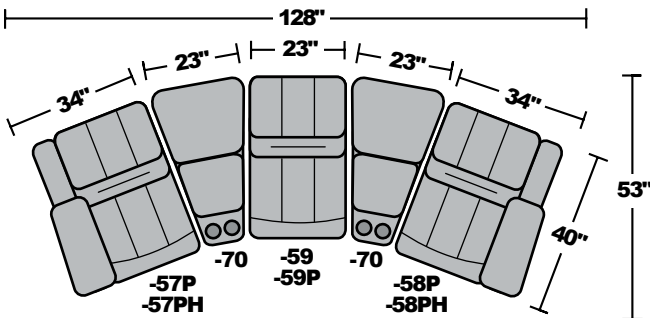

### Components

LAF = Left-Arm-Facing  
RAF = Right-Arm-Facing

**-65P**  
LAF Power  
Reclining Loveseat

**-66P**  
RAF Power  
Reclining Loveseat

**-23**  
Full Wedge

**-19**  
Armless Chair

**-57PH**  
LAF Power Recliner  
with Power Headrest

**-58PH**  
RAF Power Recliner  
with Power Headrest

**-70**  
Wedge Console

**-72**  
Straight Console

Scale 1/4" = 1'

Dimensions are in inches and are subject to variance.  
Options are subject to change without notice.

### Sample Configurations

Scale 1/4" = 1'

Dimensions are in inches and are subject to variance.  
Options are subject to change without notice.