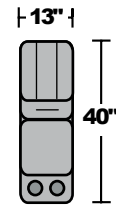

### Components

LAF = Left-Arm-Facing  
RAF = Right-Arm-Facing

**-65P**  
LAF Power  
Reclining Loveseat

**-66P**  
RAF Power  
Reclining Loveseat

**-23**  
Full Wedge

**-19**  
Armless Chair

**-57PH**  
LAF Power Recliner  
with Power Headrest

**-58PH**  
RAF Power Recliner  
with Power Headrest

**-70**  
Wedge Console

**-72**  
Straight Console

Scale 1/4" = 1'

Dimensions are in inches and are subject to variance.  
Options are subject to change without notice.

### Sample Configurations

Scale 1/4" = 1'

Dimensions are in inches and are subject to variance.  
Options are subject to change without notice.