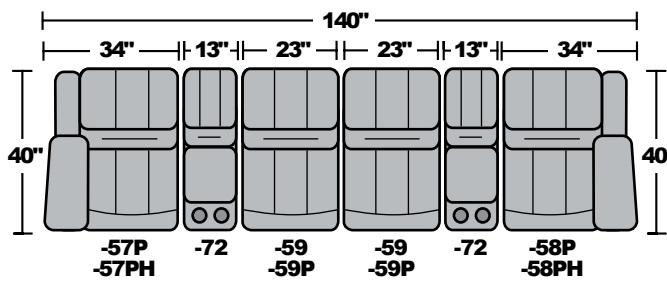

### Components

LAF = Left-Arm-Facing  
RAF = Right-Arm-Facing

**-65P**  
LAF Power  
Reclining Loveseat

**-66P**  
RAF Power  
Reclining Loveseat

**-23**  
Full Wedge

**-19**  
Armless Chair

**-57PH**  
LAF Power Recliner  
with Power Headrest

**-58PH**  
RAF Power Recliner  
with Power Headrest

**-70**  
Wedge Console

**-72**  
Straight Console

Scale 1/4" = 1'

Dimensions are in inches and are subject to variance.  
Options are subject to change without notice.

### Sample Configurations

Scale 1/4" = 1'

Dimensions are in inches and are subject to variance.  
Options are subject to change without notice.