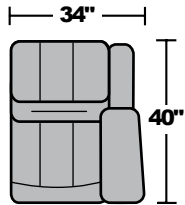

### Components

LAF = Left-Arm-Facing  
RAF = Right-Arm-Facing

**-65P**  
LAF Power  
Reclining Loveseat

**-66P**  
RAF Power  
Reclining Loveseat

**-23**  
Full Wedge

**-19**  
Armless Chair

**-57PH**  
LAF Power Recliner  
with Power Headrest

**-58PH**  
RAF Power Recliner  
with Power Headrest

**-70**  
Wedge Console

**-72**  
Straight Console

Scale 1/4" = 1'

Dimensions are in inches and are subject to variance.  
Options are subject to change without notice.

### Sample Configurations

Scale 1/4" = 1'

Dimensions are in inches and are subject to variance.  
Options are subject to change without notice.